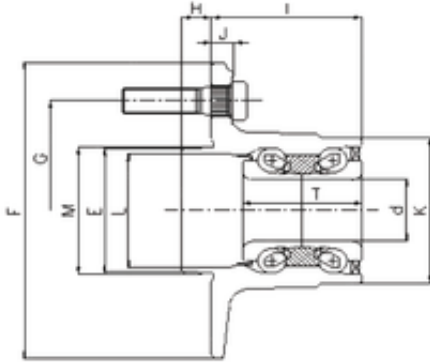

BEARING DRIVESHAFT ANDERSON, INC.

ILJIN IJ122039 Angular contact ball bearing

Bearing No. IJ122039

Bore Diameter	35 mm
d	35 mm
I	52,1 mm
K	77,4 mm
E	63,22 mm
F	136 mm
G	108 mm
H	17,9 mm
J	10 mm
L	56,3 mm
M	63,49 mm
T	42 mm

IJ122039 Bearing 2D drawings and 3D CAD models