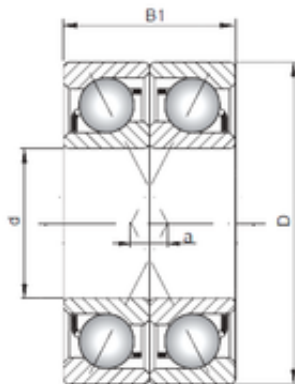

BEARING DRIVESHAFT ANDERSON, INC.

ISO 7326 CDF Angular contact ball bearing

Bearing No. 7326 CDF

Size	130x280x116 mm
Bore Diameter	130 mm
Outer Diameter	280 mm
Width	116 mm
d	130 mm
D	280 mm
B1	116 mm
Angle ()	15 °
a	3,1 mm

7326 CDF Bearing 2D drawings and 3D CAD models