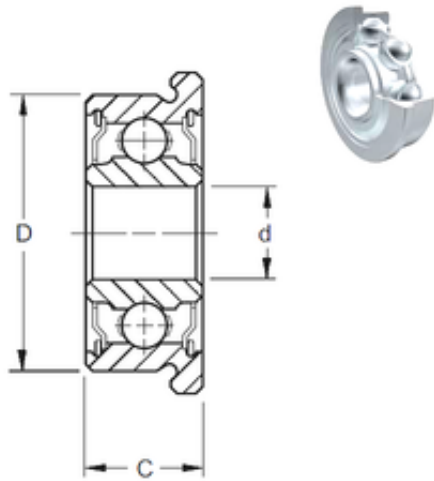

# BEARING DRIVESHAFT ANDERSON, INC.

6,35 mm x 12,7 mm x 4,763 mm ZEN FR188-2Z  
Ball bearing

Bearing No. FR188-2Z

Size	6.35x12.7x4.763 mm
Bore Diameter	6,35 mm
Outer Diameter	12,7 mm
Width	4,763 mm
d	6,35 mm
D	12,7 mm
B	4,763 mm
C	4,763 mm
Basic dynamic load rating (C)	1,082 kN
Basic static load rating (C0)	0,442 kN
(Grease) Lubrication Speed	40000 r/min

FR188-2Z Bearing 2D drawings and 3D CAD models