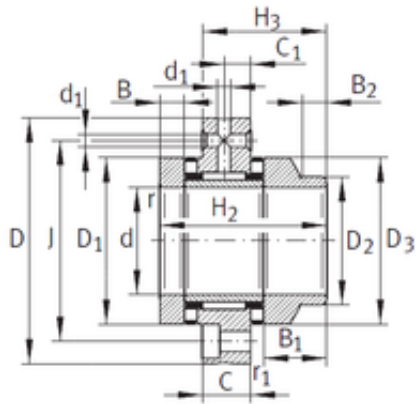

BEARING DRIVESHAFT ANDERSON, INC.

15 mm x 60 mm x 7,5 mm INA ZARF1560-L-TV Complex bearing

Bearing No. ZARF1560-L-TV

ZARF1560-L-TV Bearing 2D drawings and 3D CAD models

Size	15x60x14 mm
Bore Diameter	15 mm
Outer Diameter	60 mm
Width	14 mm
d	15 mm
D	60 mm
C	14 mm
H3	39 mm
d1	3,2 mm
r min.	0,3 mm
r1 min.	0,6 mm
B	7,5 mm
B1	20,5 mm
B2	11 mm
C1	8 mm
D1	35 mm
D2	24 mm
D3	34 mm
H2	53 mm
J	46 mm
da min.	22 mm
Da max.	36 mm
Weight	0,45 Kg
Dynamic load rating radial (C)	13 kN
Dynamic load rating axial	24,9 kN

BEARING DRIVESHAFT ANDERSON, INC.

(C)	
Static load rating radial (C0)	17,5 kN
Static load rating axial (C0)	53 kN
(Grease) Lubrication Speed	2 200 r/min
Category	Ball Bearings
Inventory	0.0
Manufacturer Name	SCHAEFFLER GROUP
Minimum Buy Quantity	N/A
Weight / Kilogram	0.539
EAN	4054364124137
Product Group	B00234