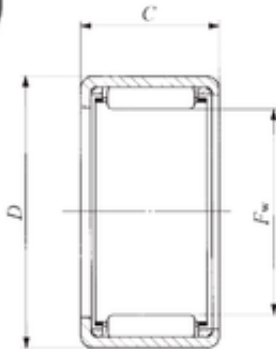

BEARING DRIVESHAFT ANDERSON, INC.

IKO TA 5525 Z Needle bearing

Bearing No. TA 5525 Z

Size	55x67x25 mm
Bore Diameter	55 mm
Outer Diameter	67 mm
Width	25 mm
Fw	55 mm
D	67 mm
C	25 mm
Weight	0,145 Kg
Basic dynamic load rating (C)	51,2 kN
Basic static load rating (C0)	97 kN

TA 5525 Z Bearing 2D drawings and 3D CAD models