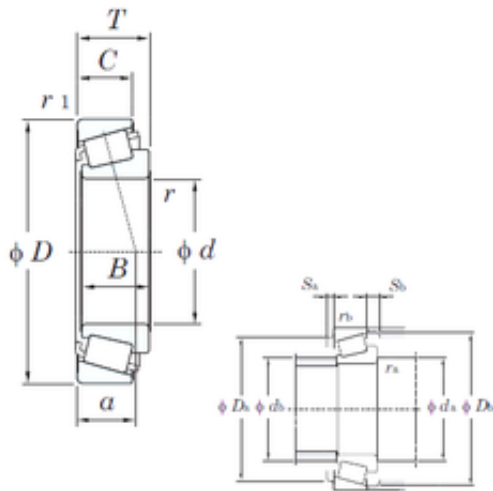

BEARING DRIVESHAFT ANDERSON, INC.

40 mm x 95,25 mm x 34 mm KOYO
ST4095LFT Tapered roller bearings

Bearing No. ST4095LFT

Size	40x95.25x35 mm
Bore Diameter	40 mm
Outer Diameter	95,25 mm
Width	35 mm
d	40 mm
D	95,25 mm
T	35 mm
B	34 mm

ST4095LFT Bearing 2D drawings and 3D CAD models